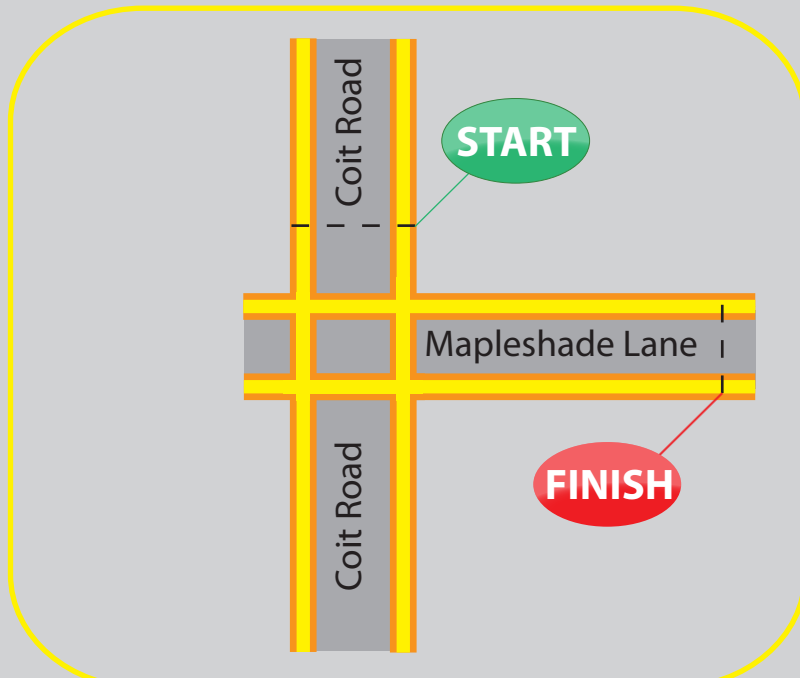

Please note:  
Runners are restricted to the right lane of North Bound Coit Road and East Bound Plano Parkway

\*Map is not to scale. Restrictions may apply